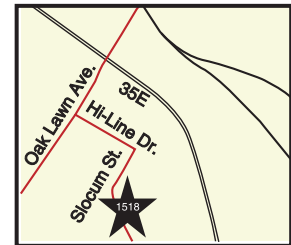

Heritage World Headquarters

Direct Client Service Line: Toll Free 1.866.835.3243
3500 Maple Avenue, 17th Floor, Dallas, Texas 75219-3941
214.528.3500 | 800.872.6467 | 214.443.8425 (fax)

Heritage Design District Annex